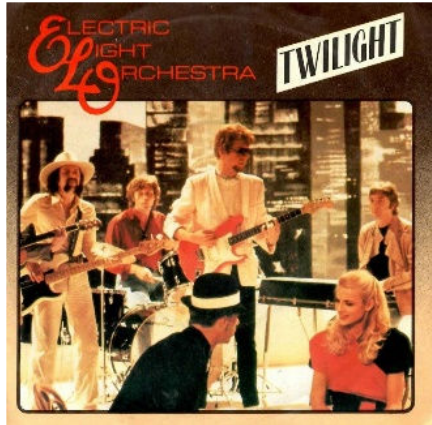

Missing Electric Light Orchestra above water drop and does NOT have ELO band logo/name on the record labels.

A: Hold On Tight  
B: When Time Stood Still

Jet 7011

July 1981

7" Black Vinyl

B Side label **incorrectly** states When Time Stood Still - Taken From The JET LP: "Time" JETLP 236"

Netherlands Issues ELO 7" Singles

Front & Rear Sleeves

Side A & B Labels

Details & Notes

**A: Hold On Tight**  
**B: When Time Stood Still**

Jet 7011

July 1981

7" Black Vinyl

**A: Twilight**  
**B: Julie Don't Live Here**

Jet 7015

Oct 1981

7" Black Vinyl

Made in Holland for export to the UK

**A: Twilight**  
**B: Julie Don't Live Here**

Jet 7015

Oct 1981

7" Black Vinyl

Netherlands Issues ELO 7" Singles

Front & Rear Sleeves

Side A & B Labels

Details & Notes

**A1: Here Is The News**  
**A2: Ticket To The Moon**

Jet 7081

09 Jan 1982