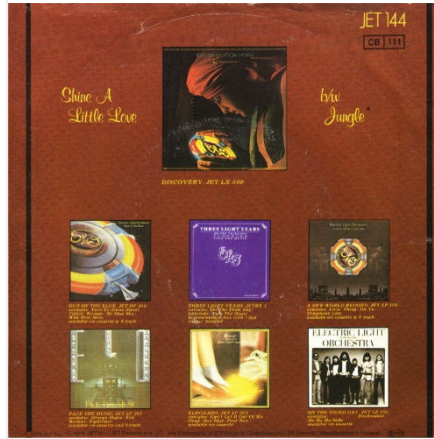

Jet 109

May 1978

7" Black Vinyl

Netherlands Issues ELO 7" Singles

Front & Rear Sleeves

Side A & B Labels

Details & Notes

A: Sweet Talkin' Woman  
B: Bluebird Is Dead

Jet 121

Oct 1978

7" Black Vinyl

My Sleeve Rated Only  
"Very Good"

A: It's Over  
B: The Whale

Jet 121

1978

7" Black Vinyl

A: Roll Over Beethoven  
B: Showdown

1A 006-06855

1979

7" Black Vinyl

Netherlands Issues ELO 7" Singles

Front & Rear Sleeves

Side A & B Labels

Details & Notes

**A: Shine A Little Love**  
**B: Jungle**

Jet 144

May 1979

7" Black Vinyl

**A: Don't Bring Me Down**  
**B: Dreaming Of 4000**

Jet 153

Aug 1979

7" Black Vinyl