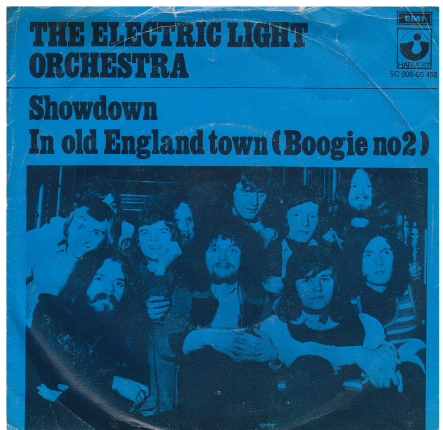

My Sleeve & Vinyl Rated Only "Very Good"

**A: Roll Over Beethoven  
B: Queen Of The Hours**

5C 006-05242

1973

7" Black Vinyl

**A: Roll Over Beethoven  
B: Queen Of The Hours**

5C 006-05242

1973

7" Black Vinyl

Netherlands Issues ELO 7" Singles

Front & Rear Sleeves

Side A & B Labels

Details & Notes

**A: Showdown**  
**B: In Old England Town**

5C 006-05458

1973

7" Black Vinyl

**A: Showdown**  
**B: In Old England Town**

5C 006-05458

1973

7" Black Vinyl

**A: Showdown**  
**B: In Old England Town**

5C 006-05458

1973

7" Black Vinyl

My Sleeve Rated Only  
"Very Good"

**A: Showdown**  
**B: In Old England Town**

5C 006-05458

1973

7" Black Vinyl

My Sleeve Rated Only  
"Very Good"

Missing 1 Sleeve From My Collection