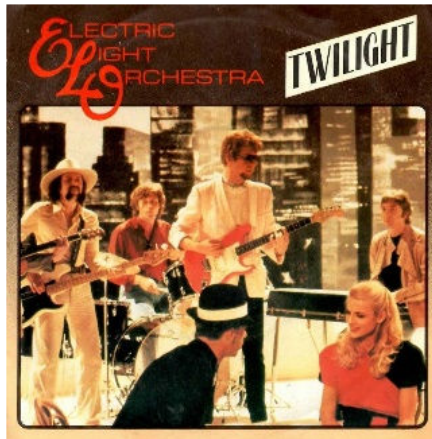

Missing Electric Light Orchestra above water drop and does NOT have ELO band logo/name on the record labels.

A: Hold On Tight  
B: When Time Stood Still

Jet 7011

July 1981

7" Black Vinyl

B Side label **incorrectly** states When Time Stood Still - Taken From The JET LP: "Time" JETLP 236"

Netherlands Issues ELO 7" Singles

Front & Rear Sleeves

Side A & B Labels

Details & Notes

**A: Hold On Tight**  
**B: When Time Stood Still**

Jet 7011

July 1981

7" Black Vinyl

**A: Twilight**  
**B: Julie Don't Live Here**

Jet 7015

Oct 1981

7" Black Vinyl

Made in Holland for export to the UK

**A: Twilight**  
**B: Julie Don't Live Here**

Jet 7015

Oct 1981

7" Black Vinyl

Netherlands Issues ELO 7" Singles

Front & Rear Sleeves

Side A & B Labels

Details & Notes

**A1: Here Is The News**  
**A2: Ticket To The Moon**

Jet 7081

09 Jan 1982