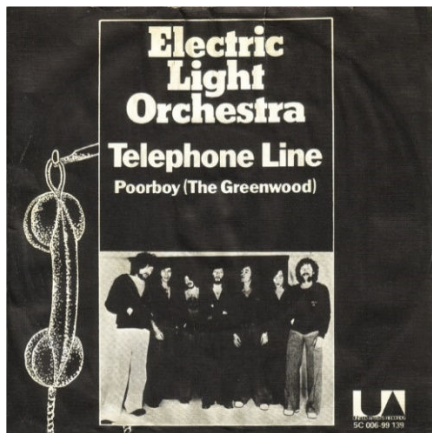

My Sleeve & Vinyl Rated Only "Very Good"

**A: Roll Over Beethoven  
B: Queen Of The Hours**

5C 006-05242

1973

7" Black Vinyl

**A: Roll Over Beethoven  
B: Queen Of The Hours**

5C 006-05242

1973

A: Rockaria!  
B: Poker  
UP 36209  
1977  
7" Black Vinyl  
Made in Holland for the UK Market.

Netherlands Issues ELO 7" Singles

Front & Rear Sleeves

Side A & B Labels

Details & Notes

**A: Showdown**  
**B: Roll Over Beethoven**

5C 006-06855

April 1977

7" Black Vinyl

**A: Telephone Line**  
**B: Poorboy**

5C 006-99139

May 1977

7" Black Vinyl

**A: Turn To Stone**  
**B: Mister Kingdom**

5C 006-60162

Nov 1977

7" Black Vinyl

Netherlands Issues ELO 7" Singles

Front & Rear Sleeves

Side A & B Labels

Details & Notes

**A: Mr Blue Sky**  
**B: One Summer Dream**