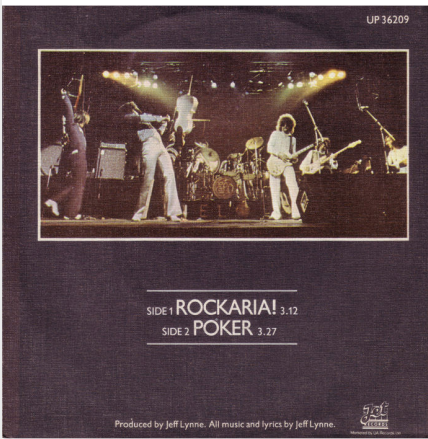

7" Black Vinyl

Netherlands Issues ELO 7" Singles

Front & Rear Sleeves

Side A & B Labels

Details & Notes

A: Livin' Thing  
B: Fire On High  
5C 006-98444  
13 Nov 1976  
7" Black Vinyl

A: Rockaria!  
B: Poker  
5C 006-98730  
1977  
7" Black Vinyl  
Issued in a EU wide sleeve design with UP 36209 Cat. No. on the rear.

A: Rockaria!  
B: Poker  
UP 36209  
1977  
7" Black Vinyl  
Made in Holland for the UK Market.

Netherlands Issues ELO 7" Singles

Front & Rear Sleeves

Side A & B Labels

Details & Notes

**A: Showdown**  
**B: Roll Over Beethoven**