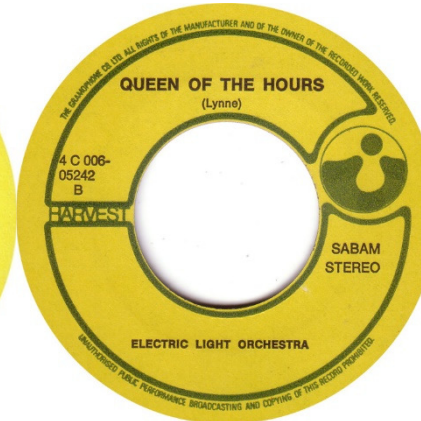

Belgium Issued ELO 7" Singles

Front & Rear Sleeves

Side A & B Labels

Details & Notes

A: Roll Over Beethoven
B: Queen Of The Hours

4C 006-05242

1973

7" Black Vinyl

Rear of sleeve is printed upside down.

A: Showdown
B: In Old England Town (Instrumental)

4C 006-05458

1973

7" Black Vinyl

A: Can't Get It Out Of My Head
B: Illusions in G Major

WB 16 510

1975

Side A & B Labels

Details & Notes

A: Turn To Stone
B: Mister Kingdom

4C 006-60162

May 1977

7" Black Vinyl

Yellow/green sleeve text.

Rear of sleeve is printed upside down.

13 Jan 1978

7" Black Vinyl

Different rear sleeve NO concert advert.

Belgium Issued ELO 7" Singles

Front & Rear Sleeves

Side A & B Labels

Details & Notes

A: Mr Blue Sky
 B: One Summer Dream
 4C 006-60450
 13 Jan 1978
 7" Black Vinyl.
 Concert advert on rear sleeve.