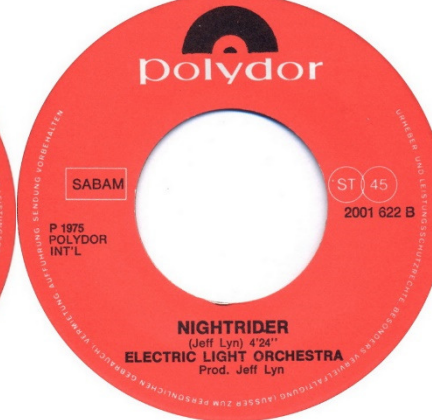

Belgium Issued ELO 7" Singles

Front & Rear Sleeves

Side A & B Labels

Details & Notes

A: Roll Over Beethoven
B: Queen Of The Hours

4C 006-05242

1973

7" Black Vinyl

Rear of sleeve is printed upside down.

A: Showdown
B: In Old England Town (Instrumental)

4C 006-05458

1973

7" Black Vinyl

A: Can't Get It Out Of My Head
B: Illusions in G Major

WB 16 510

1975

7" Black Vinyl

Rear of sleeve is printed upside down.

Belgium Issued ELO 7" Singles

Front & Rear Sleeves

Side A & B Labels

Details & Notes

**A: Evil Woman
B: Nightrider**

2001 622

Dec 1975

7" Black Vinyl

**A: Strange Magic
B: Daybreaker**

2001 646

Dec 1975

7" Black Vinyl

**A: Livin' Thing
B: Fire On High**

4C 006-98444