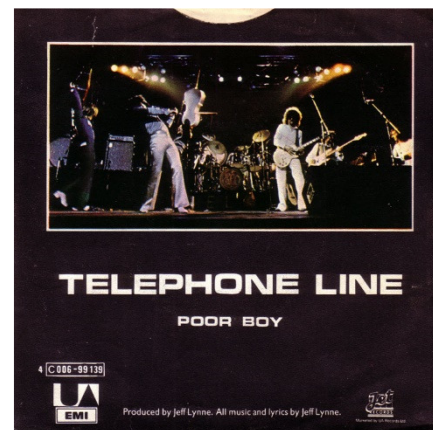

Dec 1975

7" Black Vinyl

**A: Strange Magic
B: Daybreaker**

2001 646

Dec 1975

7" Black Vinyl

**A: Livin' Thing
B: Fire On High**

4C 006-98444

A: Livin' Thing
B: Fire On High

4C 006-98444

Nov 1976

7" Black Vinyl

With Jet Logo on label

Rear of sleeve is printed upside down.

A: Rockaria!
B: Poker

4C 006-98730

1977

7" Black Vinyl

A: Telephone Line
B: Poorboy

4C 006-99139

May 1977

7" Black Vinyl

Belgium Issued ELO 7" Singles

Front & Rear Sleeves

Side A & B Labels

Details & Notes

A: Turn To Stone
B: Mister Kingdom

4C 006-60162

May 1977

7" Black Vinyl

Yellow/green sleeve text.

Rear of sleeve is printed upside down.