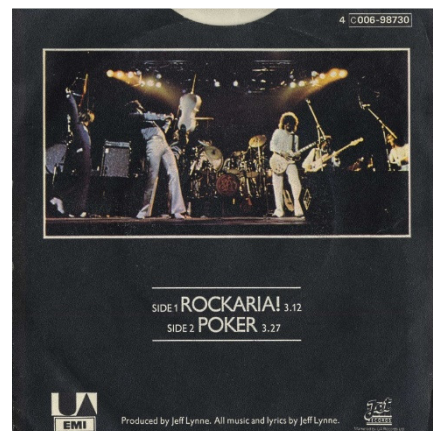

Nov 1976

7" Black Vinyl

Different cover and NO Jet logo on label.

Rear of sleeve is printed upside down.

Belgium Issued ELO 7" Singles

Front & Rear Sleeves

Side A & B Labels

Details & Notes

A: Livin' Thing
B: Fire On High

4C 006-98444

Nov 1976

7" Black Vinyl

With Jet Logo on label

Rear of sleeve is printed upside down.

A: Rockaria!
B: Poker

4C 006-98730

1977

7" Black Vinyl

A: Telephone Line
B: Poorboy

4C 006-99139

May 1977

7" Black Vinyl

Belgium Issued ELO 7" Singles

Front & Rear Sleeves

Side A & B Labels

Details & Notes

A: Turn To Stone
B: Mister Kingdom

4C 006-60162

May 1977

7" Black Vinyl

Yellow/green sleeve text.

Rear of sleeve is printed upside down.