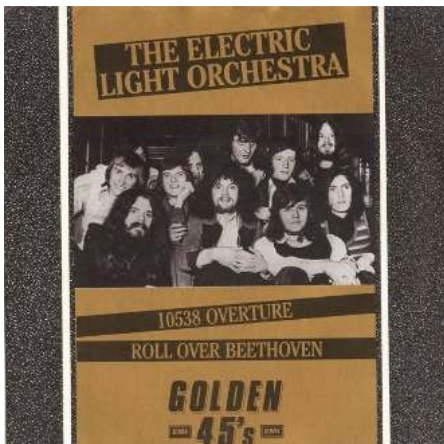

10538 Overture

EMI G45 22

May 1984

A: 10538 Overture
B: Roll Over
Beethoven

Released on EMI
Harvest label in a