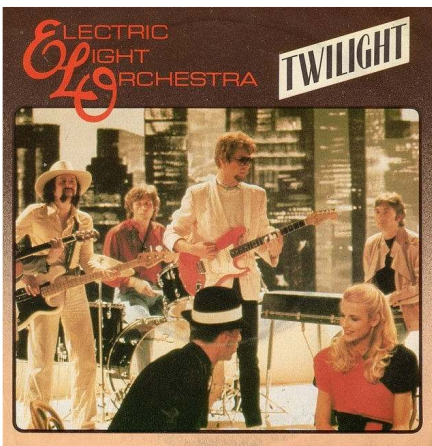

Twilight

JET 7015

16 Oct 1981

A: Twilight
B: Julie Don't Live Here

Released on Jet Records label in a picture sleeve or a plain white sleeve.

Issued in the formats:

Solid Centre – Promo
A side label

4 Prong Push Out

Solid Centre