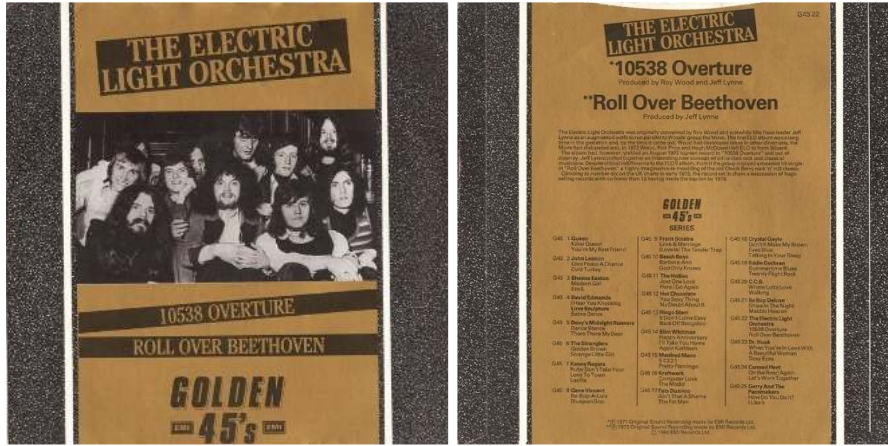

1 - "A-3869-A1" is with the  
album intro version.

2 - "A-3869-A2" does NOT  
have the album intro.

**10538 Overture**

EMI G45 22

May 1984

A: 10538 Overture  
B: Roll Over  
Beethoven

Released on EMI  
Harvest label in a