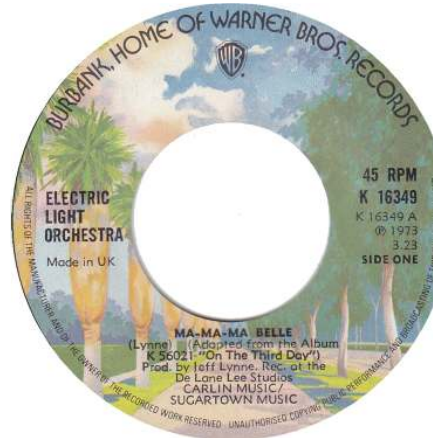

Large Hole, General Issue – UK Pressing

Large Hole, General Issue – Holland Pressing for the UK

There are 3 different versions of Ma Ma Ma Belle large hole pressing:

1. UK pressing with serrated teeth/ring around the label.

2. Holland pressing for the UK without serrated teeth/ring and a larger printed label that covers the entire raised smooth ring.

3. Holland pressing for the UK without serrated teeth/ring, but with the smaller UK label, so the smooth raised ring can be seen.