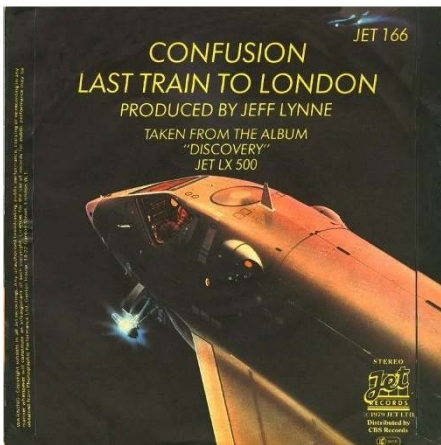

UK Issued ELO 7" Singles

Front & Rear Sleeves

Side A & B Labels

Details & Notes – Dec 2023

Made in France for UK market

Many miss-label copies exist with a mixture of curly font labels and straight font labels on either Side A or Side B.

Confusion / Last Train To London

(S) JET 166 / 9 Nov 1979

A: Confusion
AA: Last Train To London

Released on Jet Records label in a picture sleeve & a company sleeve.

Issued in the formats:

Solid Centre – Promo
A side label with release date

Solid Centre