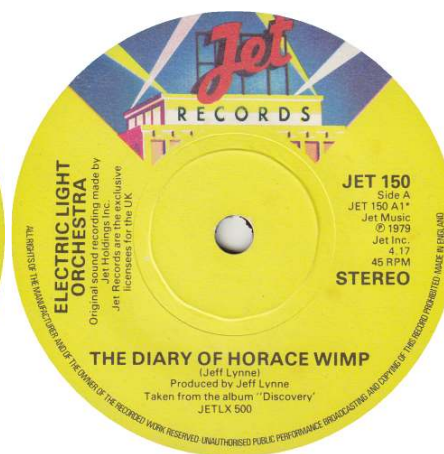

The Diary of Horace Wimp

S JET 150

20 July 1979

A: The Diary of Horace Wimp
B: Down Home Town

Released on Jet Records label in a picture sleeve & a company sleeve.

Issued in the formats:

Solid Centre – Promo
A side label

Solid Centre

MISSING FROM MY COLLECTION

The Diary of Horace Wimp

S JET 150
20 July 1979

A: The Diary of Horace Wimp
B: Down Home Town

Released on Jet Records label in a picture sleeve.