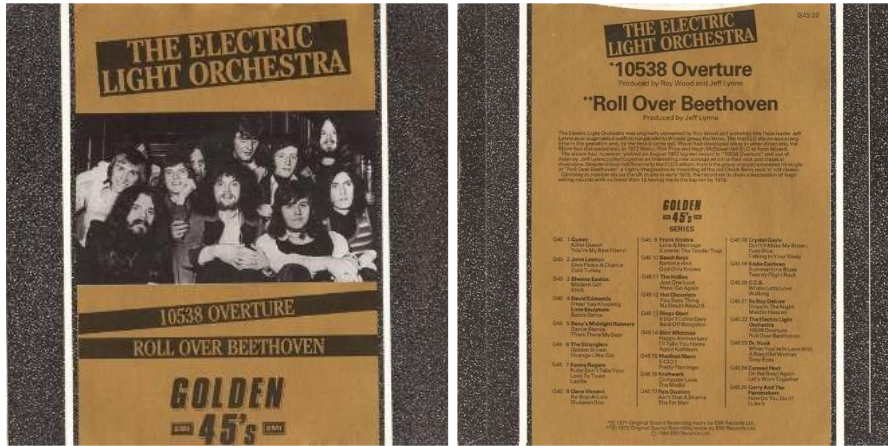

1 - "A-3869-A1" is with the  
album intro version.

2 - "A-3869-A2" does NOT  
have the album intro.

**10538 Overture**

EMI G45 22

May 1984

A: 10538 Overture  
B: Roll Over  
Beethoven

Released on EMI  
Harvest label in a