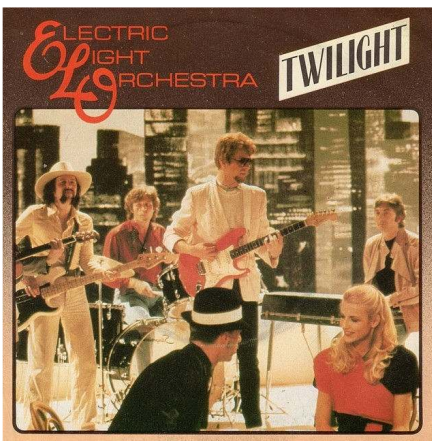

Solid Centre - Made in Holland for general sale in the UK