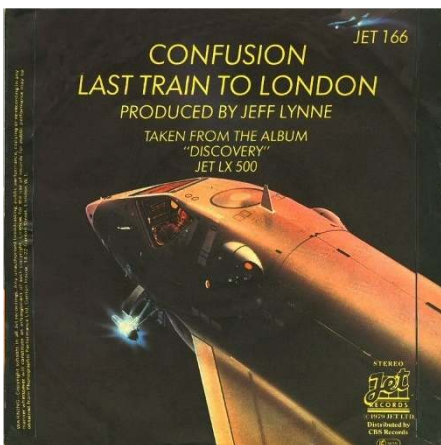

Solid Centre

UK Issued ELO 7" Singles

Front & Rear Sleeves

Side A & B Labels

Details & Notes – Dec 2023

Initial copies came with a ELO sticker

Solid Centre - different font & text also has Cat No. is "S JET"