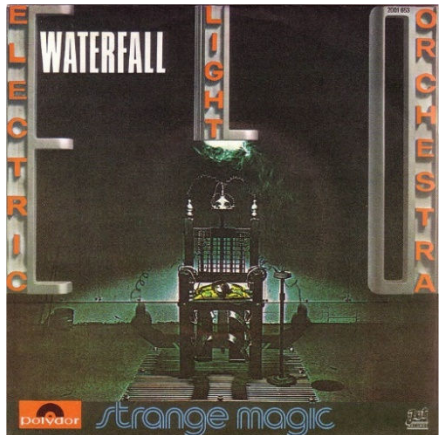

2C 006-05.271

1973

7" Black Vinyl

With "Pathe Marconi" in Blue text on back sleeve at the bottom.

Plus sleeve is a darker blue.

France Issued ELO 7" Singles

Front & Rear Sleeves

Side A & B Labels

Details & Notes

**A: Showdown**  
**B: In Old England Town (Instrumental)**

2C 006-05.458

1973

7" Black Vinyl

**A: Ma-Ma-Ma Belle**  
**B: Oh No Not Susan**

WB 16 349

1 Mar 1974

7" Black Vinyl

Song title is missing an "MA" on the front sleeve.

**A: Can't Get It Out Of My Head**  
**B: Illusions in G Major**

WB 16 510

1975

7" Black Vinyl

France Issued ELO 7" Singles

Front & Rear Sleeves

Side A & B Labels

Details & Notes

**A: Evil Woman**  
**B: Nightrider**

2001 622  
Dec 1975  
7" Black Vinyl

**A: Waterfall**  
**B: Strange Magic**

2001 653  
1976  
7" Black Vinyl  
Rare Issue.

**A: Livin' Thing**  
**B: Fire On High**